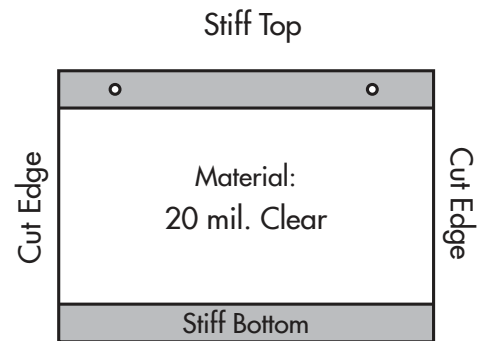

#3 Stiff Top + Bottom				
Please choose:	Height	Width	Qty. of Grommets	Unit Cost:
	36"	54"	5 each	$ 78.00
	48"	54"	5 each	$ 85.00
	48"	72"	7 each	$ 99.00
	56"	96"	8 each	$ 112.00