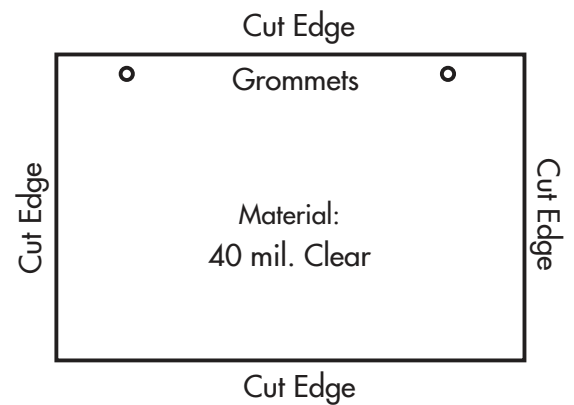

Price List for Standard - Sneeze Buddy™ Social Distance Separation Panels

Custom dimensions and configurations are available (including cut outs for obstructions). Please call us!

See below for our standard sizes and prices shipping cost not included:

#1 Thick + Simple				
Please choose:	Height	Width	Qty. of Grommets	Unit Cost:
	60"	24"	2 each	\$ 38.00
	36"	48"	5 each	\$ 42.00
	48"	48"	5 each	\$ 47.00
	48"	60"	6 each	\$ 53.00
	48"	72"	7 each	\$ 69.00
	84"	48"	5 each	\$ 70.00
	96"	48"	5 each	\$ 77.00

#2 Thin + Simple				
Please choose:	Height	Width	Qty. of Grommets	Unit Cost:
	60"	27"	2 each	\$ 45.00
	36"	54"	5 each	\$ 52.00
	55"	72"	7 each	\$ 66.00
	72"	54"	5 each	\$ 64.00
	84"	54"	5 each	\$ 69.00