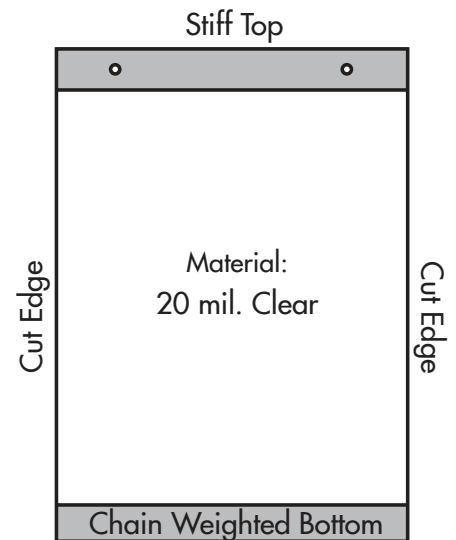

Price List for Standard - Sneeze Buddy™ Social Distance Separation Panels

Custom dimensions and configurations are available (including cut outs for obstructions). Please call us!

See below for our standard sizes and prices shipping cost not included:

#1 Thick + Simple				
Please choose:	Height	Width	Qty. of Grommets	Unit Cost:
	60"	24"	2 each	\$ 38.00
	36"	48"	5 each	\$ 42.00
	48"	48"	5 each	\$ 47.00
	48"	60"	6 each	\$ 53.00
	48"	72"	7 each	\$ 69.00
	84"	48"	5 each	\$ 70.00
	96"	48"	5 each	\$ 77.00

#2 Thin + Simple				
Please choose:	Height	Width	Qty. of Grommets	Unit Cost:
	60"	27"	2 each	\$ 45.00
	36"	54"	5 each	\$ 52.00
	55"	72"	7 each	\$ 66.00
	72"	54"	5 each	\$ 64.00
	84"	54"	5 each	\$ 69.00

#3 Stiff Top + Bottom				
Please choose:	Height	Width	Qty. of Grommets	Unit Cost:
	36"	54"	5 each	\$ 78.00
	48"	54"	5 each	\$ 85.00
	48"	72"	7 each	\$ 99.00
	56"	96"	8 each	\$ 112.00

#4 Stiff Top + Chain Bottom				
Please choose:	Height	Width	Qty. of Grommets	Unit Cost:
	48"	54"	5 each	\$ 79.00
	60"	54"	5 each	\$ 85.00
	72"	54"	5 each	\$ 93.00
	84"	54"	5 each	\$ 99.00
	96"	54"	5 each	\$ 105.00