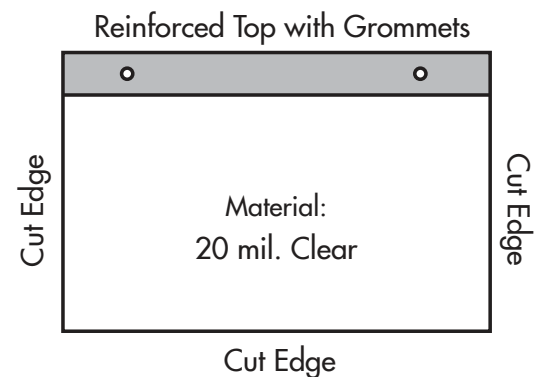

#2 Thin + Simple				
Please choose:	Height	Width	Qty. of Grommets	Unit Cost:
	60"	27"	2 each	$ 45.00
	36"	54"	5 each	$ 52.00
	55"	72"	7 each	$ 66.00
	72"	54"	5 each	$ 64.00
	84"	54"	5 each	$ 69.00